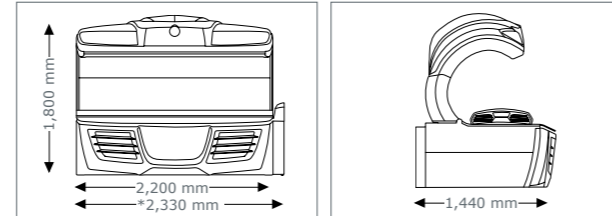

quickLock

Optima Ω deluxe

- Canopy:** 22 x 180 W (210 cm) Duo tube
4 x p2 Vitamin D tube
90 Rubin-Collagen-Booster
(face, décolleté, legs)
- Bench:** 16 x 120 W (190 cm)
- Nominal power:** 6,900 W (without aircon)
8,300 W (with aircon)

Unit dimension l x w x h

- opened: 2,200 mm x 1,440 mm x 1,800 mm
opened with Sound System:
2,330 mm x 1,440 mm x 1,800 mm

optional

aroma

aquaCool

airCon

Bluetooth

- Sound System
- Exhaust air duct
- Thermostatic cabin temperature controlling

- Exhaust air hose (ø 300 mm, white, length 3 m, 2 hose clamps)
- megaTimer

5600 Ω

- SUPER**
- Canopy:** 24 x 100 W (180 cm)
2 x p2 vitamin D tube
4 x 400 W facial lamps, adjustable
- Bench:** 16 x 120 W (190 cm)
- Nominal power:** 7,000 W (without aircon)
8,600 W (with aircon)