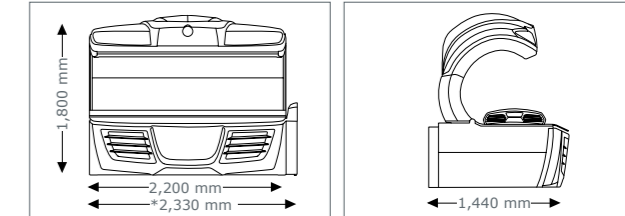

optional

aroma

aquaCool

airCon

Bluetooth

RC-Booster

cpi energy

- Sound System
- Exhaust air duct
- Thermostatic cabin temperature controlling

- Exhaust air hose (ø 300 mm, white, length 3 m, 2 hose clamps)
- megaTimer