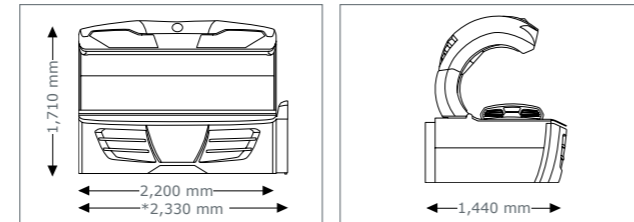

- Exhaust air hose (ø 300 mm, white, length 3 m, 2 hose clamps)
- megaTimer

5600 Ω

- SUPER**
- Canopy:** 24 x 100 W (180 cm)
2 x p2 vitamin D tube
4 x 400 W facial lamps, adjustable
- Bench:** 16 x 120 W (190 cm)
- Nominal power:** 7,000 W (without aircon)
8,600 W (with aircon)

SUPER POWER

- Canopy:** 22 x 160 W (180 cm)
2 x p2 Vitamin D tube
3 x 400 W facial lamps, adjustable
- Bench:** 14 x 120 W (190 cm)
- Nominal power:** 7,200 W (without aircon)
8,500 W (with aircon)

ULTRA POWER

- Canopy:** 22 x 160 W (180 cm)
2 x p2 vitamin D tube
3 x 400 W facial lamps, adjustable
- Bench:** 14 x 180 W (190 cm)
- Nominal power:** 7,800 W (without aircon)
9,100 W (with aircon)

Unit dimension l x w x h

- opened: 2,200 mm x 1,440 mm x 1,710 mm
- opened with Sound System:
2,330 mm x 1,440 mm x 1,710 mm

optional

- aroma
- aquaCool
- airCon
- Bluetooth

- Sound System
- Exhaust air duct
- Thermostatic cabin temperature controlling
- Exhaust air hose (ø 300 mm, white, length 3 m, 2 hose clamps)
- megaTimer