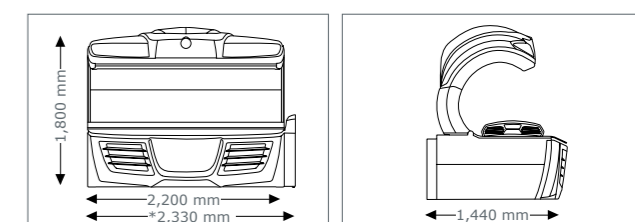

- opened: 2,200 mm x 1,440 mm x 1,710 mm
- opened with Sound System:
2,330 mm x 1,440 mm x 1,710 mm

optional

- aroma
- aquaCool
- airCon
- Bluetooth

- Sound System
- Exhaust air duct
- Thermostatic cabin temperature controlling
- Exhaust air hose (ø 300 mm, white, length 3 m, 2 hose clamps)
- megaTimer

sportCollarium® revolution D

- Canopy:** 12 x 180 W Collagen-Plus-tube (210 cm)
14 x 180 W UV-tube (210 cm)
- Bench:** 8 x 100 W Collagen-Plus-tube (190 cm)
8 x 120 W UV-tube (190 cm)
- Nominal power:** 8,200 W (without aircon)
9,600 W (with aircon)

Colours:

Success package:

- 500 x customer brochures
- 1 x cabin poster "Collagen"
- 2 x roll-up banners

Unit dimension l x w x h

- opened: 2,200 mm x 1,440 mm x 1,710 mm
- opened with Sound System:
2,330 mm x 1,440 mm x 1,710 mm