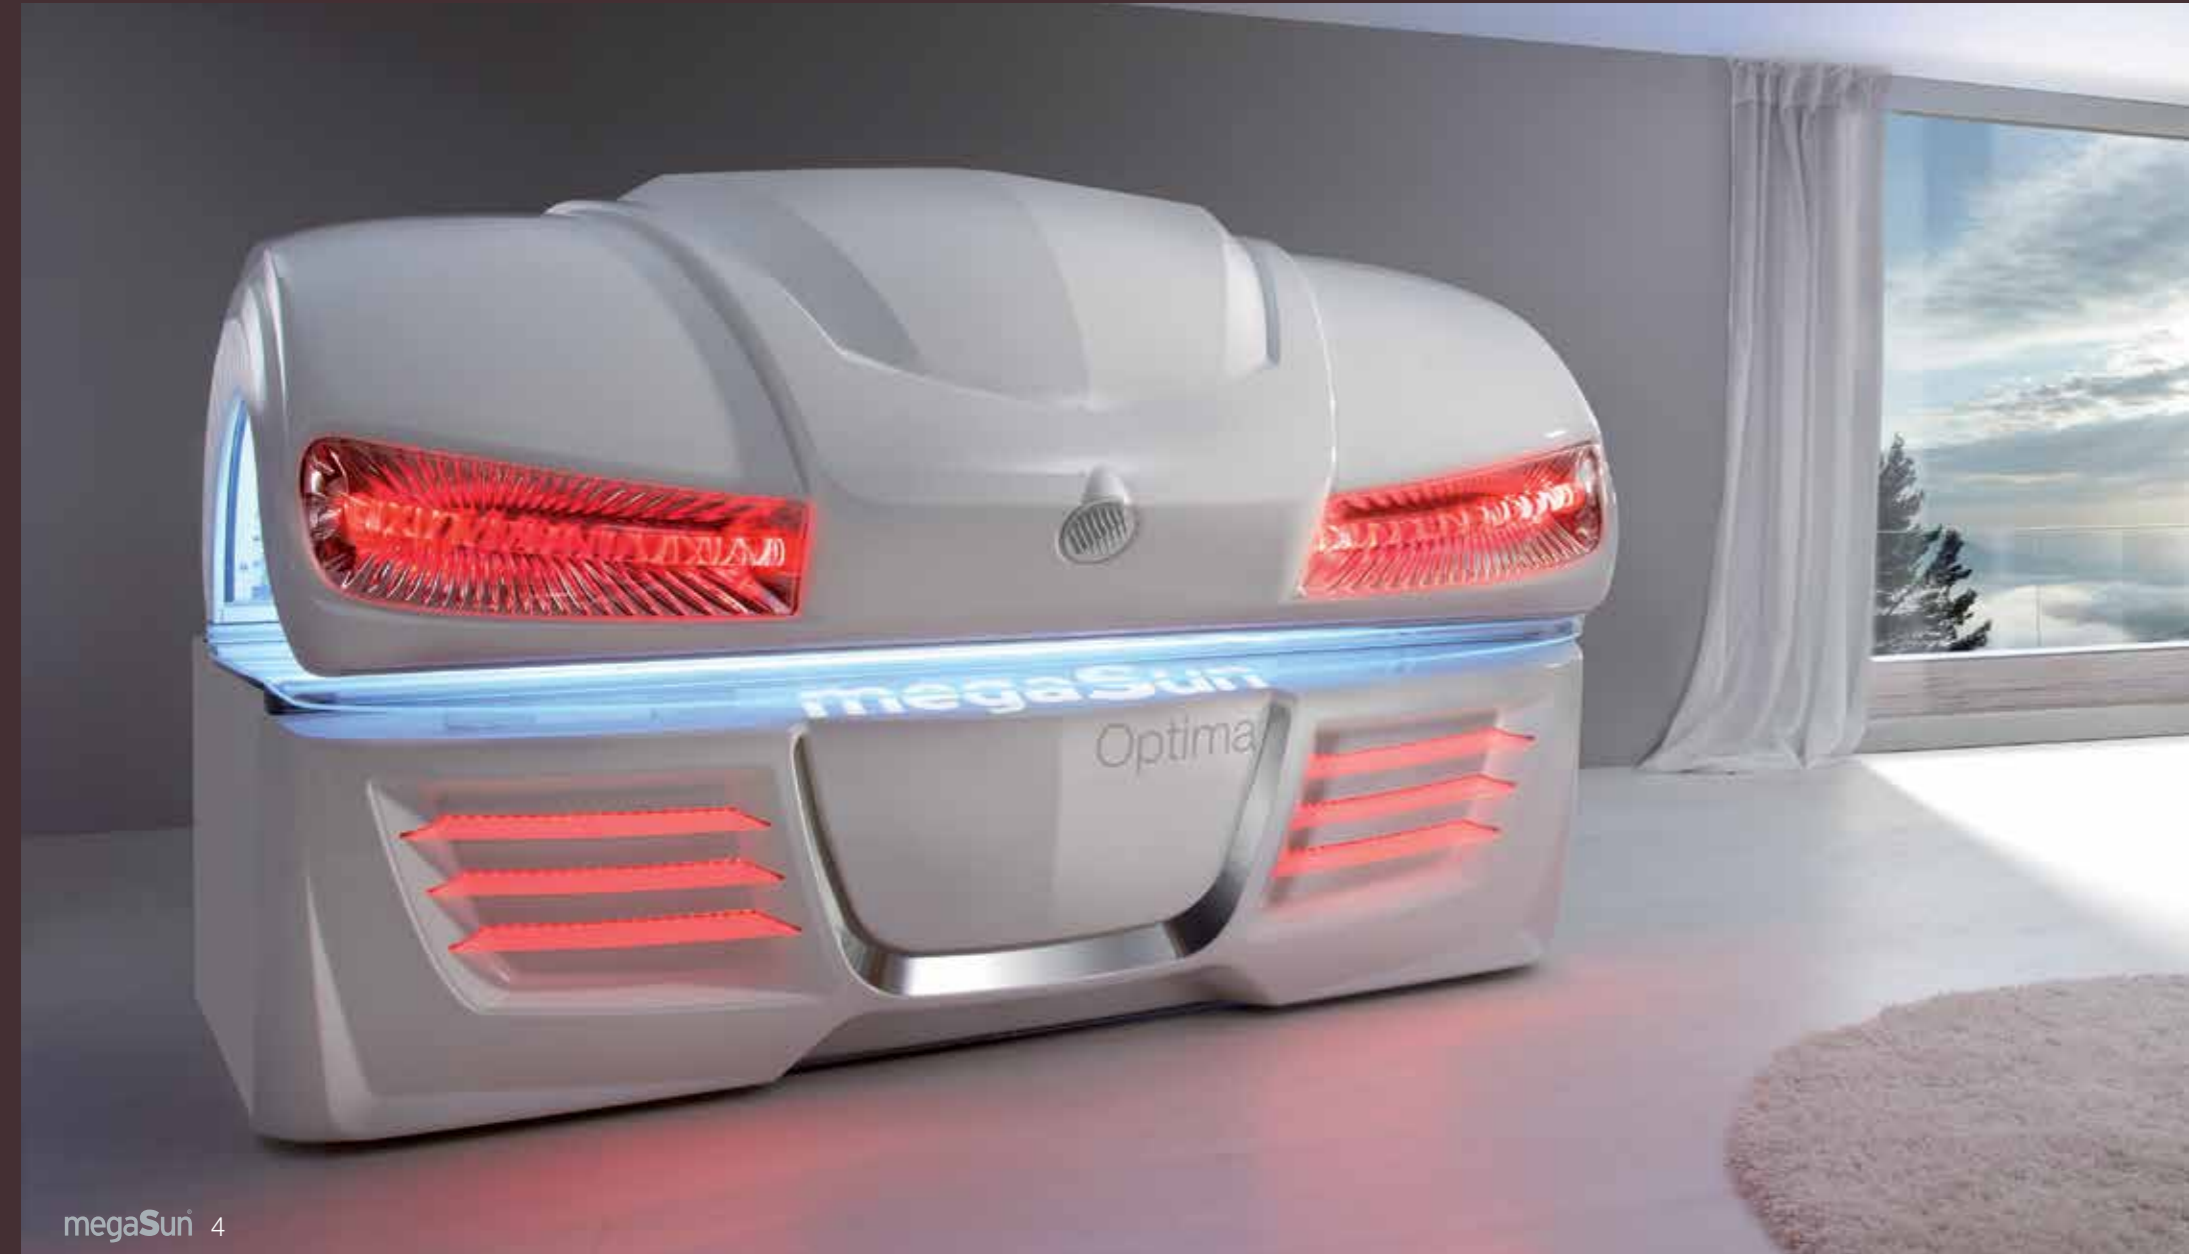

megaSun 4

megaSun®

Optima
deluxe

The best of the sun

The Optima combines all advantages of light for beauty and health.

Perfect tanning, moisture skin and the stimulation of the formation of vitamin D.

And all that without facial tanners.

p2 tube

Perfect tan
Vitamin D

KBL has also an Optima Tower on offer.

You will find this in the actual Tower-brochure.

Please find further information about the

Optima at www.megaSun.de

megaSun®
5600

**Elegant, modern
and unique**

The 5600 possesses everything,
what represent a modern solarium.

Its distinctive design creates the
right atmosphere in your salon.

Facial tanner

For demanding ones, the 5600 has the facial tanner evoSystem2. Specially developed reflectors for a perfect power distribution. Can be, of course, switched off separately.